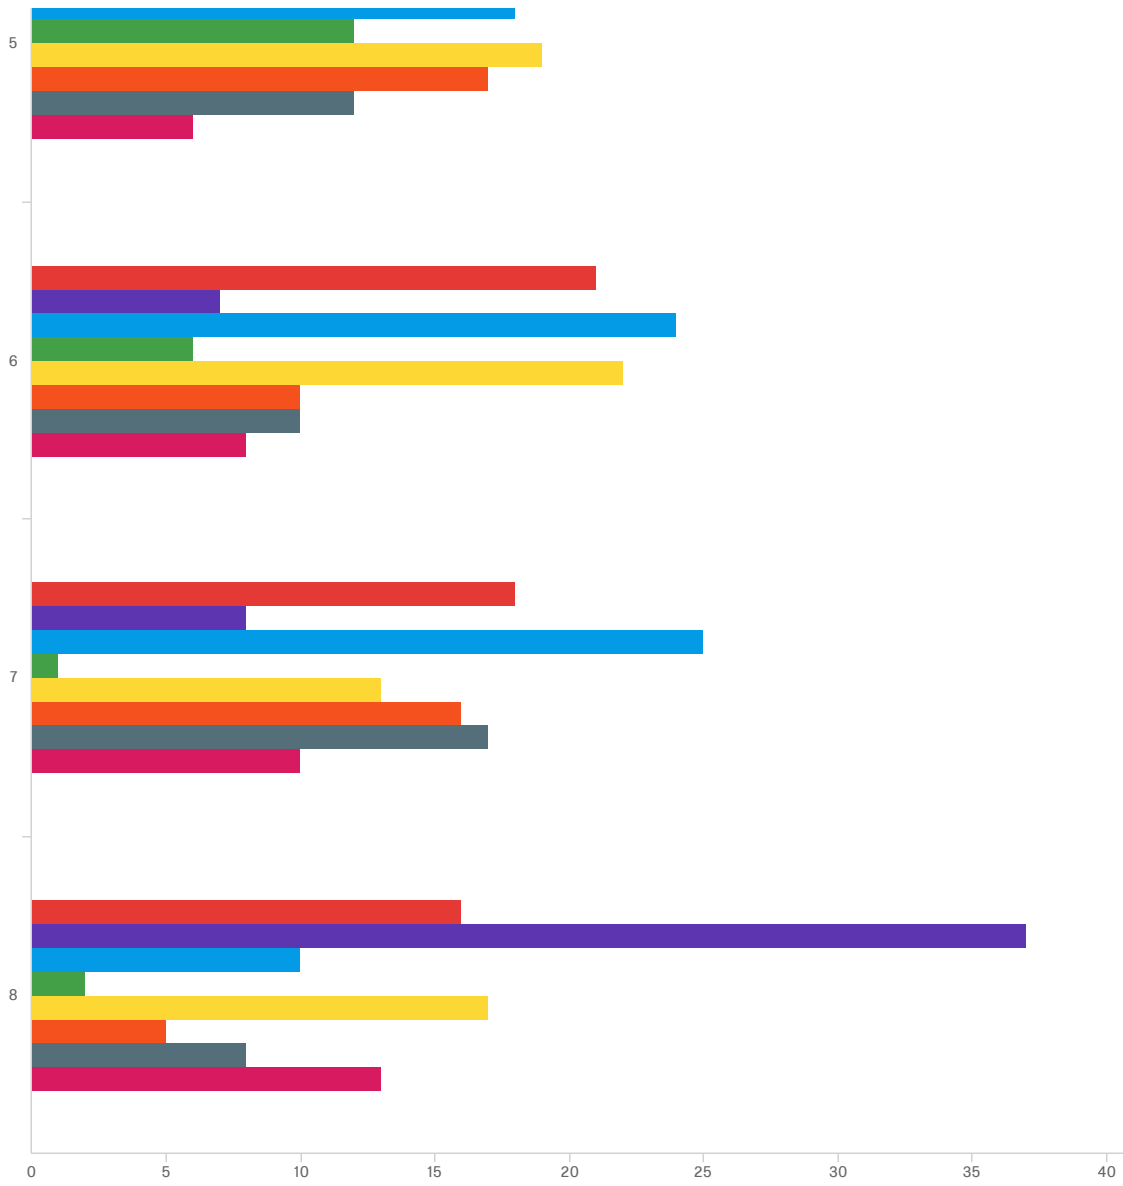

Default Report

In-Store Mode Drag and Drop

September 5, 2019 2:01 PM MDT

Q1 - What order do you think the following pieces should be in on the home page of the app when you enter the store? Click and drag to arrange the pieces into the order you'd like your screen to look like.

#	Field	Minimum	Maximum	Mean	Std Deviation	Variance	Count
1	Sales	1.00	8.00	5.38	1.89	3.59	108
2	HD Menu	1.00	8.00	4.56	3.07	9.41	108
3	Map	1.00	8.00	5.36	1.86	3.45	108
4	Main search	1.00	8.00	3.35	1.54	2.36	108
5	3 types of search	1.00	8.00	5.20	1.94	3.77	108
6	Order pickup	1.00	8.00	4.29	1.98	3.91	108
7	In-store mode menu	1.00	8.00	4.19	2.26	5.12	108
8	Store info	1.00	8.00	3.67	2.49	6.22	108

#	Field	1	2	3	4	5	6	7	8
1	Sales	4.63% 5	4.63% 5	5.56% 6	15.74% 17	18.52% 20	19.44% 21	16.67% 18	14.81%
2	HD Menu	30.56% 33	12.04% 13	4.63% 5	0.93% 1	3.70% 4	6.48% 7	7.41% 8	34.26%
3	Map	3.70% 4	7.41% 8	5.56% 6	12.04% 13	16.67% 18	22.22% 24	23.15% 25	9.26%
4	Main search	12.96% 14	15.74% 17	26.85% 29	25.00% 27	11.11% 12	5.56% 6	0.93% 1	1.85%
5	3 types of search	0.93% 1	10.19% 11	13.89% 15	9.26% 10	17.59% 19	20.37% 22	12.04% 13	15.74%
6	Order pickup	6.48% 7	15.74% 17	17.59% 19	15.74% 17	15.74% 17	9.26% 10	14.81% 16	4.63%
7	In-store mode menu	15.74% 17	12.96% 14	13.89% 15	13.89% 15	11.11% 12	9.26% 10	15.74% 17	7.41%
8	Store info	25.00% 27	21.30% 23	12.04% 13	7.41% 8	5.56% 6	7.41% 8	9.26% 10	12.04%