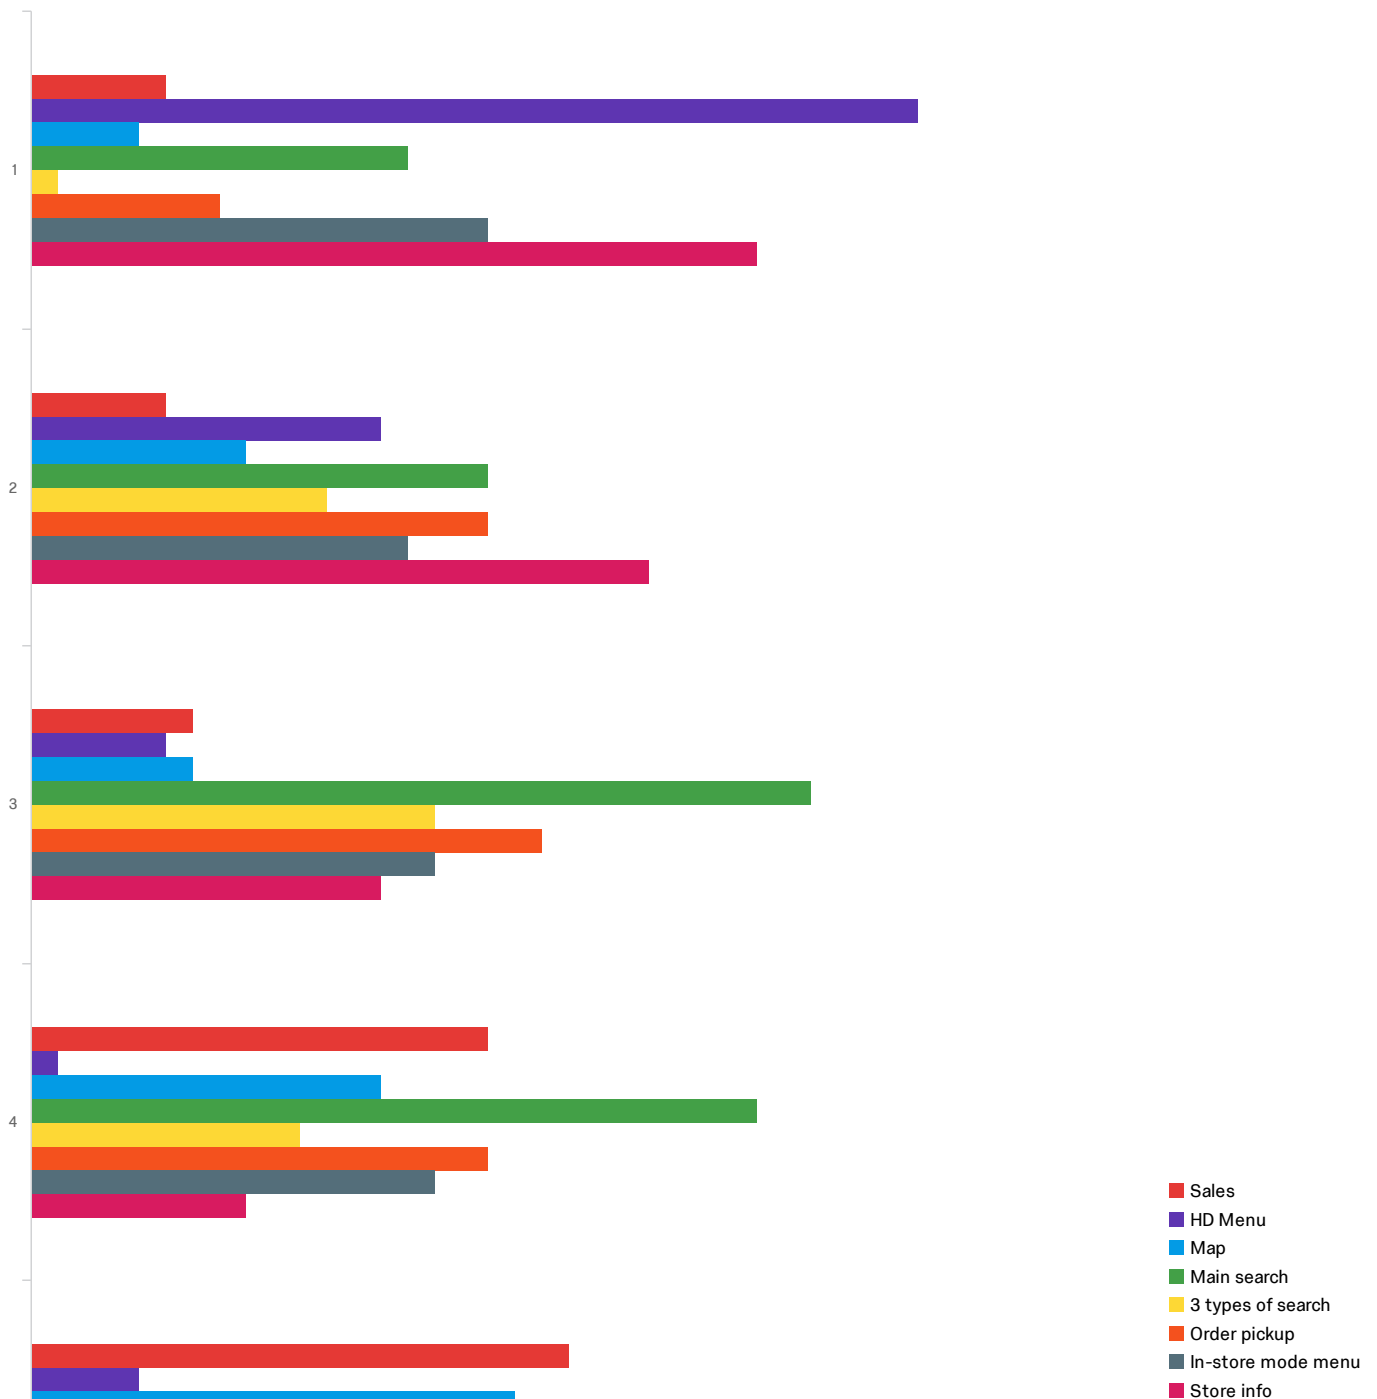

Default Report

In-Store Mode Drag and Drop

September 5, 2019 2:01 PM MDT

Q1 - What order do you think the following pieces should be in on the home page of the app when you enter the store? Click and drag to arrange the pieces into the order you'd like your screen to look like.

#	Field	Minimum	Maximum	Mean	Std Deviation	Variance	Count
1	Sales	1.00	8.00	5.38	1.89	3.59	108
2	HD Menu	1.00	8.00	4.56	3.07	9.41	108
3	Map	1.00	8.00	5.36	1.86	3.45	108
4	Main search	1.00	8.00	3.35	1.54	2.36	108
5	3 types of search	1.00	8.00	5.20	1.94	3.77	108
6	Order pickup	1.00	8.00	4.29	1.98	3.91	108
7	In-store mode menu	1.00	8.00	4.19	2.26	5.12	108
8	Store info	1.00	8.00	3.67	2.49	6.22	108

#	Field	1	2	3	4	5	6	7	8
1	Sales	4.63% 5	4.63% 5	5.56% 6	15.74% 17	18.52% 20	19.44% 21	16.67% 18	14.81%
2	HD Menu	30.56% 33	12.04% 13	4.63% 5	0.93% 1	3.70% 4	6.48% 7	7.41% 8	34.26%
3	Map	3.70% 4	7.41% 8	5.56% 6	12.04% 13	16.67% 18	22.22% 24	23.15% 25	9.26%
4	Main search	12.96% 14	15.74% 17	26.85% 29	25.00% 27	11.11% 12	5.56% 6	0.93% 1	1.85%
5	3 types of search	0.93% 1	10.19% 11	13.89% 15	9.26% 10	17.59% 19	20.37% 22	12.04% 13	15.74%
6	Order pickup	6.48% 7	15.74% 17	17.59% 19	15.74% 17	15.74% 17	9.26% 10	14.81% 16	4.63%
7	In-store mode menu	15.74% 17	12.96% 14	13.89% 15	13.89% 15	11.11% 12	9.26% 10	15.74% 17	7.41%
8	Store info	25.00% 27	21.30% 23	12.04% 13	7.41% 8	5.56% 6	7.41% 8	9.26% 10	12.04%