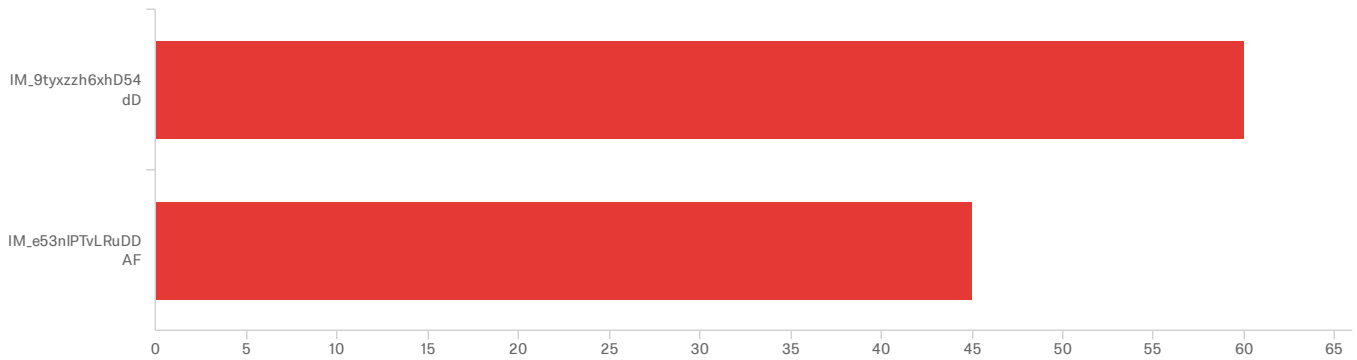

#	Field	1	2	3	4	5	6	7	8
1	Sales	4.63% 5	4.63% 5	5.56% 6	15.74% 17	18.52% 20	19.44% 21	16.67% 18	14.81%
2	HD Menu	30.56% 33	12.04% 13	4.63% 5	0.93% 1	3.70% 4	6.48% 7	7.41% 8	34.26%
3	Map	3.70% 4	7.41% 8	5.56% 6	12.04% 13	16.67% 18	22.22% 24	23.15% 25	9.26%
4	Main search	12.96% 14	15.74% 17	26.85% 29	25.00% 27	11.11% 12	5.56% 6	0.93% 1	1.85%
5	3 types of search	0.93% 1	10.19% 11	13.89% 15	9.26% 10	17.59% 19	20.37% 22	12.04% 13	15.74%
6	Order pickup	6.48% 7	15.74% 17	17.59% 19	15.74% 17	15.74% 17	9.26% 10	14.81% 16	4.63%
7	In-store mode menu	15.74% 17	12.96% 14	13.89% 15	13.89% 15	11.11% 12	9.26% 10	15.74% 17	7.41%
8	Store info	25.00% 27	21.30% 23	12.04% 13	7.41% 8	5.56% 6	7.41% 8	9.26% 10	12.04%

Showing rows 1 - 8 of 8

Q3 - Which of the following representations do you prefer? Why?

#	Field	Minimum	Maximum	Mean	Std Deviation	Variance	Count
1	Which of the following representations do you prefer? Why?	1.00	2.00	1.48	0.50	0.25	105

#	Field	Choice Count
1		52.38% 55
2		47.62% 50

105

Showing rows 1 - 3 of 3

Q4 - Which of the following representations do you prefer? Why?

#	Field	Minimum	Maximum	Mean	Std Deviation	Variance	Count
1	Which of the following representations do you prefer? Why?	1.00	2.00	1.43	0.49	0.24	105