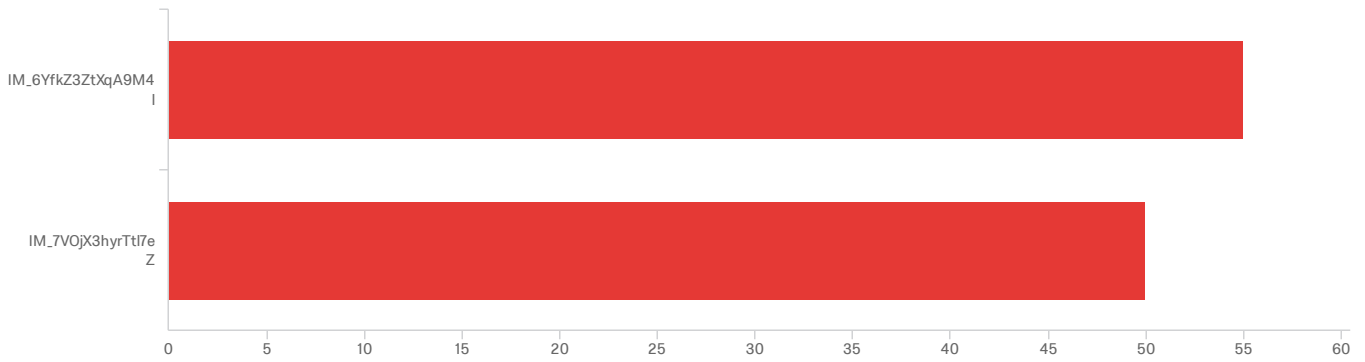

Q3 - Which of the following representations do you prefer? Why?

#	Field	Minimum	Maximum	Mean	Std Deviation	Variance	Count
1	Which of the following representations do you prefer? Why?	1.00	2.00	1.48	0.50	0.25	105

#	Field	Choice Count
1		52.38% 55
2		47.62% 50

105

Showing rows 1 - 3 of 3